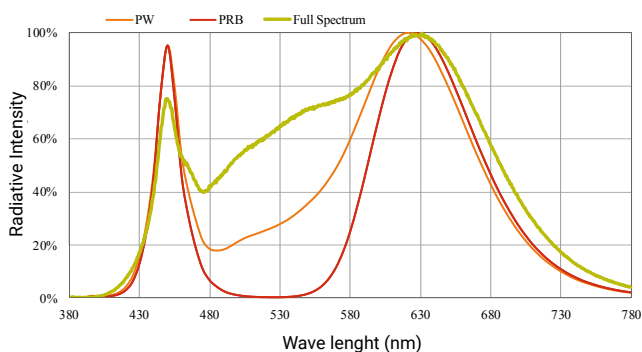

Lighting features

	FULL SPECTRUM HC	PW SPECTRUM HC	PRB SPECTRUM HC
SOURCE	n°1 COB LED	n°1 COB LED	n°1 COB LED
LUMINOUS FLUX	38576 lm (Ta 30°C)	22955 lm (Ta 30°C)	14557 lm (Ta 30°C)
PHOTOSYNTHETIC PHOTON FLUX (PPF)	705 µmol/s (Ta 30°C)	460 µmol/s (Ta 30°C)	438 µmol/s (Ta 30°C)
EFFICIENCY (PPF/W)	2,2 µmol/J (Ta 30°C)	1,5 µmol/J (Ta 30°C)	1,4 µmol/J (Ta 30°C)
LENS TYPE	60° / 90° / Square 120°	60° / 90° / Square 120°	60° / 90° / Square 120°

Spectrum: PW, PRB, FULL SPECTRUM

Information about the lens:

- Anti-Vandal protection IK10
- Life long warranty againts yellowing effect UL 94
- UV Resistant
- Anti-Glare

ONE 4 ALL S.r.l.

Cascina Avalue, 23 | 15038, Ottiglio Monferrato (AL) | ITALY | +39 0142 921338
www.one4all.it | info@one4all.it