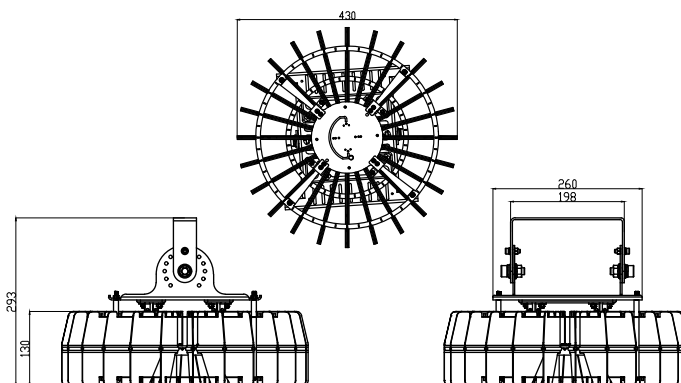

Dimensions

Mechanical features

BODY	Aluminum
COOLING SYSTEM	Heat-pipe system
IP RATE	IP65
WEIGHT	7,5 Kg

Electrical features

INPUT POWER	100-240 Vac with PFC
PFC	Active > 90
NOMINAL POWER ABSORPTION	320 W
OPTIONAL DIMMING*	1-10V