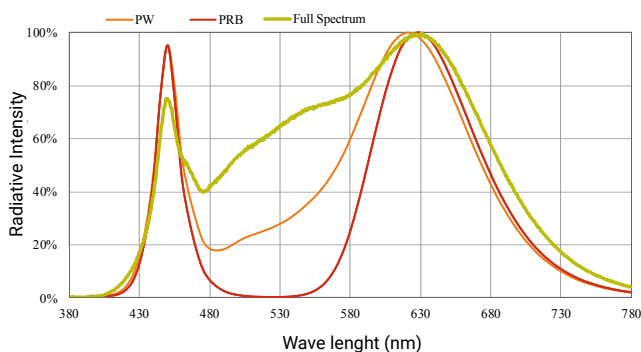

Lighting features

	FULL SPECTRUM HC	PW SPECTRUM HC	PRB SPECTRUM HC
SOURCE	n°2 COB LED	n°2 COB LED	n°2 COB LED
LUMINOUS FLUX	84662 lm (Ta 30°C)	53845 lm (Ta 30°C)	34144 lm (Ta 30°C)
PHOTOSYNTHETIC PHOTON FLUX (PPF)	1515 µmol/s (Ta 30°C)	1080 µmol/s (Ta 30°C)	1030 µmol/s (Ta 30°C)
EFFICIENCY (PPF/W)	2,2 µmol/J (Ta 30°C)	1,6 µmol/J (Ta 30°C)	1,5 µmol/J (Ta 30°C)
LENS TYPE	60° / 90° / Square 120°	60° / 90° / Square 120°	60° / 90° / Square 120°

Spectrum: PW, PRB, FULL SPECTRUM