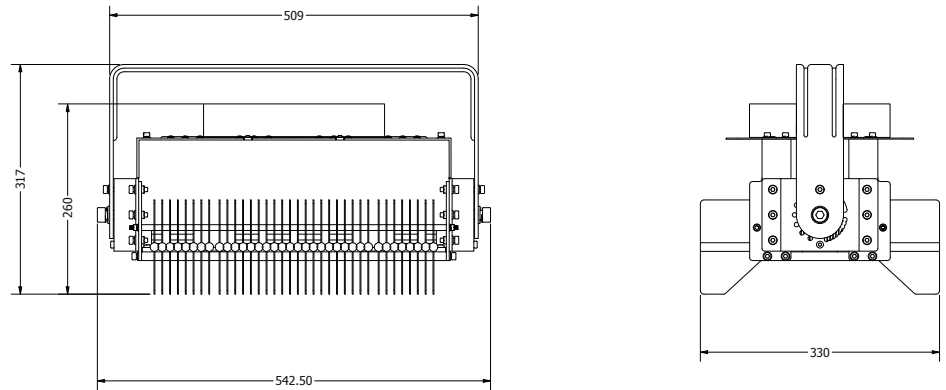

Dimensions

Mechanical features

BODY	Aluminum
COOLING SYSTEM	Convezione Naturale – Heat Pipe
IP RATE	IP65
WEIGHT	15 Kg

Electrical features

INPUT POWER	100-240 Vac with PFC
PFC	Active > 90
NOMINAL POWER ABSORPTION	680 W
OPTIONAL DIMMING*	1-10V

* Upon request other dimming Systems are available

Lighting features

	FULL SPECTRUM HC	PW SPECTRUM HC	PRB SPECTRUM HC
SOURCE	n°2 COB LED	n°2 COB LED	n°2 COB LED
LUMINOUS FLUX	84662 lm (Ta 30°C)	53845 lm (Ta 30°C)	34144 lm (Ta 30°C)
PHOTOSYNTHETIC PHOTON FLUX (PPF)	1515 µmol/s (Ta 30°C)	1080 µmol/s (Ta 30°C)	1030 µmol/s (Ta 30°C)
EFFICIENCY (PPF/W)	2,2 µmol/J (Ta 30°C)	1,6 µmol/J (Ta 30°C)	1,5 µmol/J (Ta 30°C)
LENS TYPE	60° / 90° / Square 120°	60° / 90° / Square 120°	60° / 90° / Square 120°