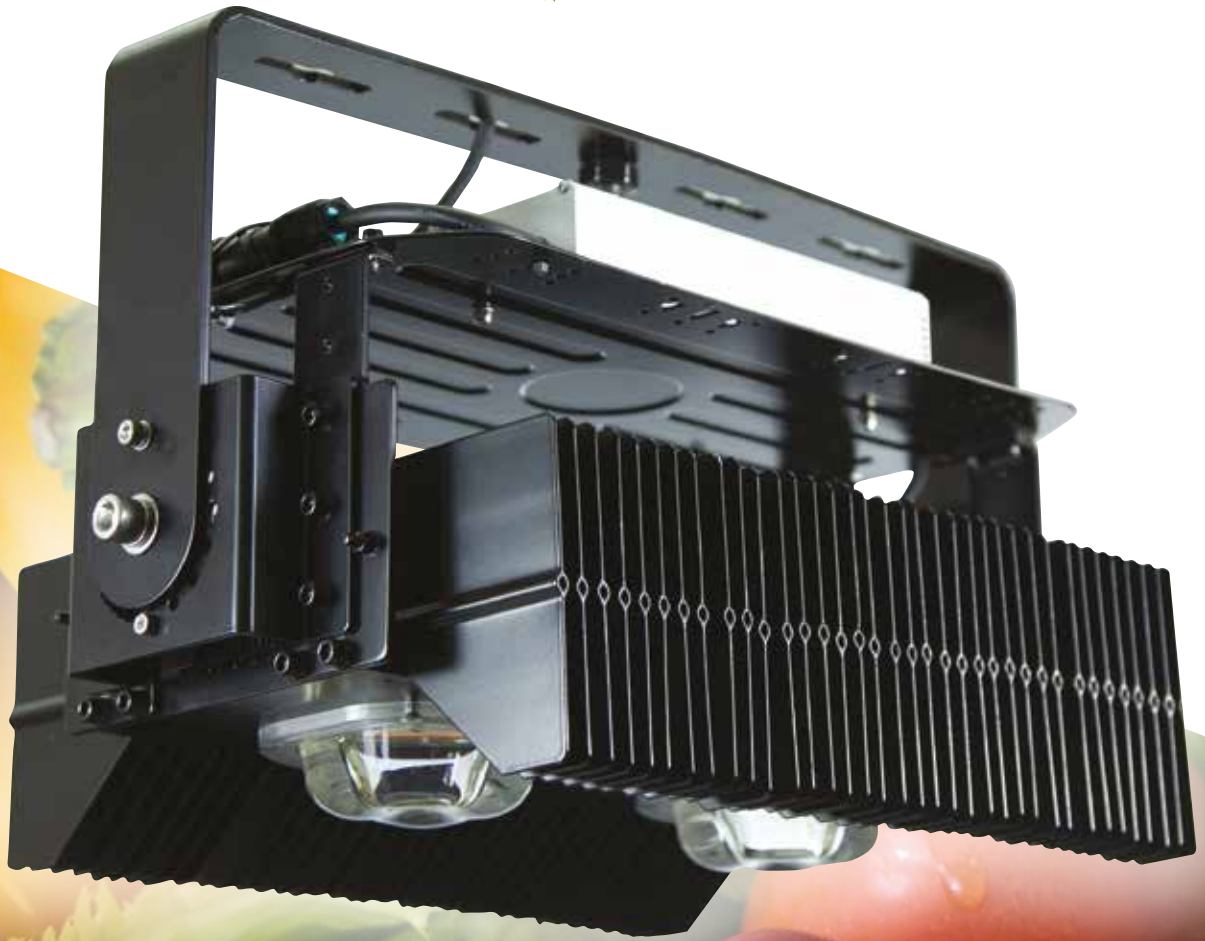

Supreme 700 HC

one₄all

LED GROW LIGHT FOR
PROFESSIONAL GROWERS

PRODUCT FOCUS

- Heat-pipe system passive cooling
- Vaste range of silicone lenses
- Excellent light concentration and deep penetration on the crop
- Upgradability over the time
- Low power consumption and lower heating emission in comparison with traditional lamp source

Dimensions

Mechanical features

BODY	Aluminum
COOLING SYSTEM	Convezione Naturale – Heat Pipe
IP RATE	IP65
WEIGHT	15 Kg

Electrical features

INPUT POWER	100-240 Vac with PFC
PFC	Active > 90
NOMINAL POWER ABSORPTION	680 W
OPTIONAL DIMMING*	1-10V