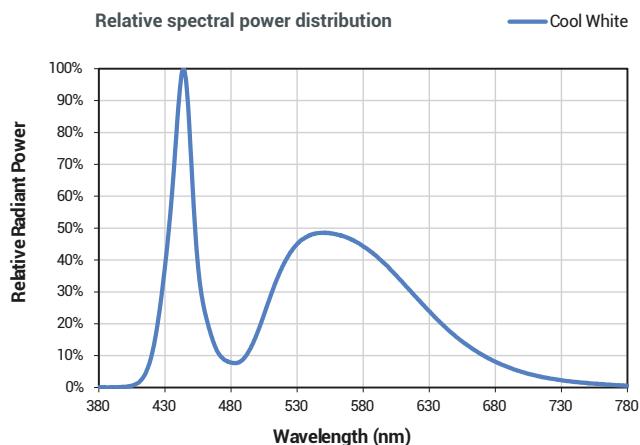

Dimensions

Mechanical features

BODY	Aluminum
COOLING SYSTEM	Natural convection – HEAT SINK
IP RATE	IP65
WEIGHT	250 g

Electrical features

INPUT POWER	90-305 Vac with PFC
PFC	Active >90
NOMINAL POWER ABSORPTION	24 W
OPTIONAL DIMMING*	1-10V

* Upon request other dimming Systems are available

Lighting features

SOURCE	n°70 COOL White Led
LUMINOUS FLUX	3420 mW (Ta 30°C)
PHOTOSYNTHETIC PHOTON FLUX (PPF)	56 µmol/s (Ta 30°C)
EFFICIENCY (PPF/W)	2,3 µmol/J (Ta 30°C)
LENS TYPE	WIDE (Material: PC)