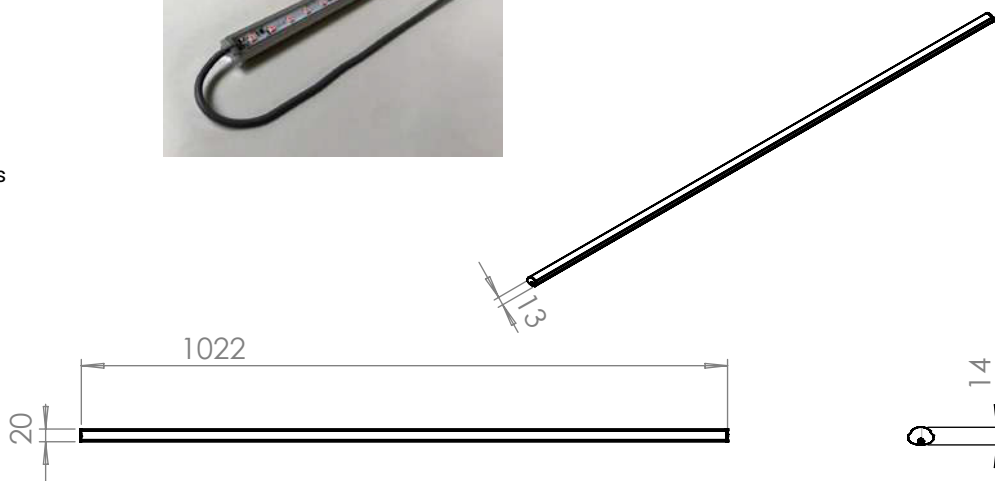

Horti
LEDBAR

one₄all

LED GROW LIGHT FOR
PROFESSIONAL GROWERS

PRODUCT FOCUS

- High color rendering CRI > 80 (optional > 90)
- High emission and energy efficiency
- Low maintenance costs
- Long life: 50,000 hours @ 70%
- Available dedicated spectra
- Integrated heatsink
- No infrared emissions
- Lead-Free Welding and Components

Dimensions

Mechanical features

BODY	Aluminum
COOLING SYSTEM	Natural convection – HEAT SINK
IP RATE	IP65
WEIGHT	250 g

Electrical features

INPUT POWER	90-305 Vac with PFC
PFC	Active >90
NOMINAL POWER ABSORPTION	24 W
OPTIONAL DIMMING*	1-10V

* Upon request other dimming Systems are available

Lighting features

SOURCE	n°70 COOL White Led
LUMINOUS FLUX	3420 mW (Ta 30°C)
PHOTOSYNTHETIC PHOTON FLUX (PPF)	56 µmol/s (Ta 30°C)
EFFICIENCY (PPF/W)	2,3 µmol/J (Ta 30°C)
LENS TYPE	WIDE (Material: PC)