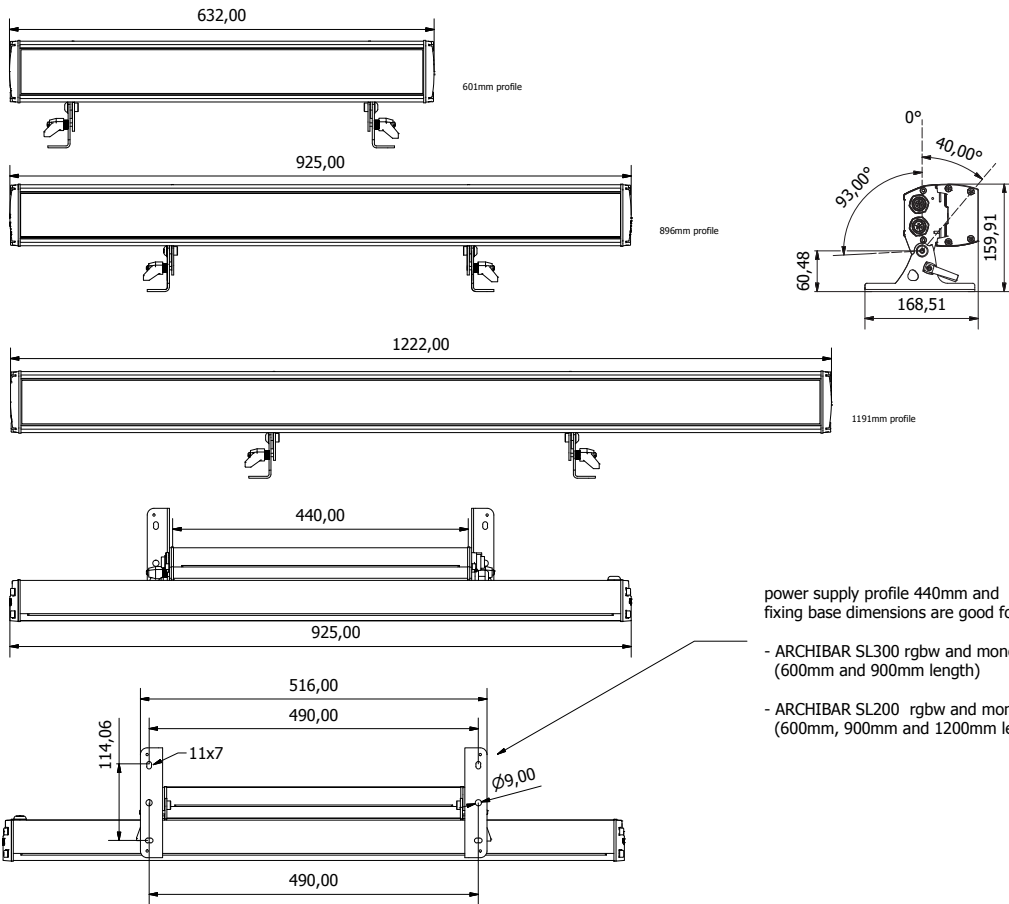

Available in 3 different measures:

- Standard 90 cm.
- On request 60 - 120 cm
- Standard fixture colour finishing: grey. Optional black and white.

TECHNICAL FEATURES (90cm standard)

• SOURCE

n. 15 RGBW-FC-LEDs
Total out lumen:
R 1400lm, G 2300lm, B 450lm, W 3300lm
Total light power: 140W

• OPTIC

6°, 10°, 25°, 40°, 10°x60° (45 mm lenses)

• TILT

Manual 160°

• CONTROL

Standard interface: RS-485
Protocol: USITT DMX 512

• CONNECTIONS

Signal: 4pin IP 67 connector (male-female)
possibility to link up to 32 devices in chain
Available as accessories:
- Wireless DMX receiver
Main Power: 3pin IP 67 connector (male-female)
possibility to link up to 6 devices at 230V or
3 devices at 120V in chain.

• DMX CHANNELS

9CH mode, 6CH mode, 5CH mode, 4CH mode

• PHYSICAL

WxDxH: 925 x110x93 mm (dimension of profile)
Weight: 6,7 Kg.

power supply profile 440mm and fixing base dimensions are good for:

- ARCHIBAR SL300 rgbw and monochromatic (600mm and 900mm length)
- ARCHIBAR SL200 rgbw and monochromatic (600mm, 900mm and 1200mm length)

power supply profile 620mm and fixing base dimensions are good for:

- ARCHIBAR SL300 rgbw (1200mm length)

- ARCHIBAR SL200 rgbw and monochromatic (1500mm length)