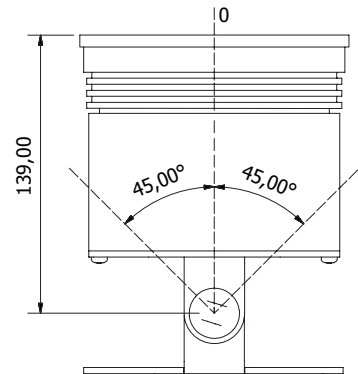

Easy L5 Monochromatic

Easy series is the new IP67 range of LEDs stainless steel spotlights with an high light output to create vivid colors or monochromatic sets.

Easy WL5 is available with 5 monochromatic LEDs (warm white, neutral white, cool white, red, green, blue) and it's ideal for indoor and outdoor applications. With adjustable bracket can be used to decorate columns, pillars, along walkways, on patios, in steps, to highlight and to landscape details and key elements.

TECHNICAL FEATURES

ITEM	FIXTURE	
LEDs	Monochromatic	n.5 (10W) cool, neutral or warm white LEDs On request: red, green, blue or amber
Total light power		15W
Lumen		2500
Optics		medium beam (38 mm lenses) On request: narrow, wide, 20°x30°
IP rating protection		IP67 - On request IP68
Operating temperature		-20° +40°
Power consumption		Has to work with dedicated power supply
Driver		Has to work with dedicated power supply: 88-264 VAC; 124-370 VDC
DMX Channel		2ch mode, 1ch mode
Housing		Housing and trim ring in stainless steel - thermal-shock resistant tempered safety glass
Physical		DxH: ø 134 x 108,5mm DxH: ø 134 x 169mm (model with on board power supply)
Weight		2,5 Kg