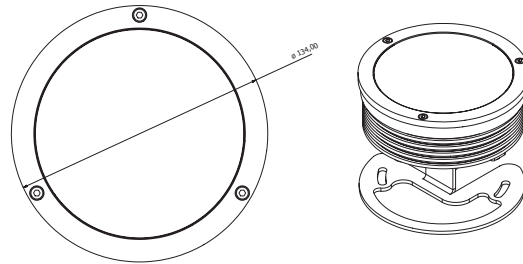

Easy L5 Monochromatic

Easy series is the new IP67 range of LEDs stainless steel spotlights with an high light output to create vivid colors or monochromatic sets.

Easy WL5 is available with 5 monochromatic LEDs (warm white, neutral white, cool white, red, green, blue) and it's ideal for indoor and outdoor applications. With adjustable bracket can be used to decorate columns, pillars, along walkways, on patios, in steps, to highlight and to landscape details and key elements.

TECHNICAL FEATURES

ITEM	FIXTURE	
LEDs	Monochromatic	n.5 (10W) cool, neutral or warm white LEDs On request: red, green, blue or amber
Total light power		15W
Lumen		2500
Optics		medium beam (38 mm lenses) On request: narrow, wide, 20°x30°
IP rating protection		IP67 - On request IP68
Operating temperature		-20° +40°
Power consumption		Has to work with dedicated power supply
Driver		Has to work with dedicated power supply: 88-264 VAC; 124-370 VDC
DMX Channel		2ch mode, 1ch mode
Housing		Housing and trim ring in stainless steel - thermal-shock resistant tempered safety glass
Physical		DxH: ø 134 x 108,5mm DxH: ø 134 x 169mm (model with on board power supply)
Weight		2,5 Kg