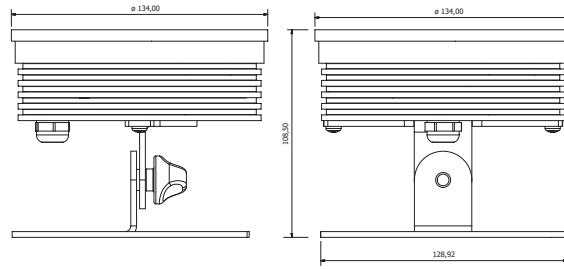

Easy L5 Monochromatic

Easy series is the new IP67 range of LEDs stainless steel spotlights with an high light output to create vivid colors or monochromatic sets.

Easy WL5 is available with 5 monochromatic LEDs (warm white, neutral white, cool white, red, green, blue) and it's ideal for indoor and outdoor applications. With adjustable bracket can be used to decorate columns, pillars, along walkways, on patios, in steps, to highlight and to landscape details and key elements.

TECHNICAL FEATURES

ITEM	FIXTURE	
LEDs	Monochromatic	n.5 (10W) cool, neutral or warm white LEDs On request: red, green, blue or amber
Total light power		15W
Lumen		2500
Optics		medium beam (38 mm lenses) On request: narrow, wide, 20°x30°
IP rating protection		IP67 - On request IP68
Operating temperature		-20° +40°
Power consumption		Has to work with dedicated power supply
Driver		Has to work with dedicated power supply: 88-264 VAC; 124-370 VDC
DMX Channel		2ch mode, 1ch mode
Housing		Housing and trim ring in stainless steel - thermal-shock resistant tempered safety glass
Physical		DxH: ø 134 x 108,5mm DxH: ø 134 x 169mm (model with on board power supply)
Weight		2,5 Kg