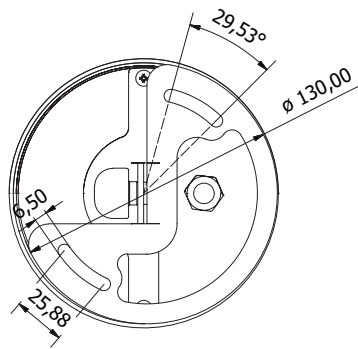

Easy L5 Monochromatic

Easy series is the new IP67 range of LEDs stainless steel spotlights with an high light output to create vivid colors or monochromatic sets.

Easy WL5 is available with 5 monochromatic LEDs (warm white, neutral white, cool white, red, green, blue) and it's ideal for indoor and outdoor applications. With adjustable bracket can be used to decorate columns, pillars, along walkways, on patios, in steps, to highlight and to landscape details and key elements.

TECHNICAL FEATURES

ITEM	FIXTURE	
LEDs	Monochromatic	n.5 (10W) cool, neutral or warm white LEDs On request: red, green, blue or amber
Total light power		15W
Lumen		2500
Optics		medium beam (38 mm lenses) On request: narrow, wide, 20°x30°
IP rating protection		IP67 - On request IP68
Operating temperature		-20° +40°
Power consumption		Has to work with dedicated power supply
Driver		Has to work with dedicated power supply: 88-264 VAC; 124-370 VDC
DMX Channel		2ch mode, 1ch mode
Housing		Housing and trim ring in stainless steel - thermal-shock resistant tempered safety glass
Physical		DxH: ø 134 x 108,5mm DxH: ø 134 x 169mm (model with on board power supply)
Weight		2,5 Kg