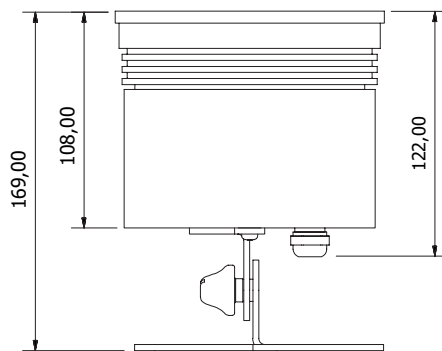

Easy L5 Monochromatic

Easy series is the new IP67 range of LEDs stainless steel spotlights with an high light output to create vivid colors or monochromatic sets.

Easy WL5 is available with 5 monochromatic LEDs (warm white, neutral white, cool white, red, green, blue) and it's ideal for indoor and outdoor applications. With adjustable bracket can be used to decorate columns, pillars, along walkways, on patios, in steps, to highlight and to landscape details and key elements.

TECHNICAL FEATURES

ITEM	FIXTURE	
LEDs	Monochromatic	n.5 (10W) cool, neutral or warm white LEDs On request: red, green, blue or amber
Total light power		15W
Lumen		2500
Optics		medium beam (38 mm lenses) On request: narrow, wide, 20°x30°
IP rating protection		IP67 - On request IP68
Operating temperature		-20° +40°
Power consumption		Has to work with dedicated power supply
Driver		Has to work with dedicated power supply: 88-264 VAC; 124-370 VDC
DMX Channel		2ch mode, 1ch mode
Housing		Housing and trim ring in stainless steel - thermal-shock resistant tempered safety glass
Physical		DxH: ø 134 x 108,5mm DxH: ø 134 x 169mm (model with on board power supply)
Weight		2,5 Kg