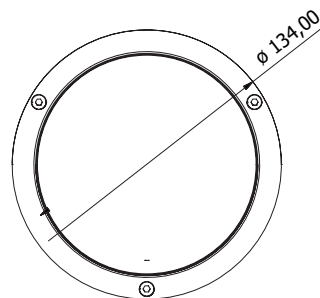

Easy L5 Monochromatic

Easy series is the new IP67 range of LEDs stainless steel spotlights with an high light output to create vivid colors or monochromatic sets.

Easy WL5 is available with 5 monochromatic LEDs (warm white, neutral white, cool white, red, green, blue) and it's ideal for indoor and outdoor applications. With adjustable bracket can be used to decorate columns, pillars, along walkways, on patios, in steps, to highlight and to landscape details and key elements.

TECHNICAL FEATURES

ITEM	FIXTURE	
LEDs	Monochromatic	n.5 (10W) cool, neutral or warm white LEDs On request: red, green, blue or amber
Total light power		15W
Lumen		2500
Optics		medium beam (38 mm lenses) On request: narrow, wide, 20°x30°
IP rating protection		IP67 - On request IP68
Operating temperature		-20° +40°
Power consumption		Has to work with dedicated power supply
Driver		Has to work with dedicated power supply: 88-264 VAC; 124-370 VDC
DMX Channel		2ch mode, 1ch mode
Housing		Housing and trim ring in stainless steel - thermal-shock resistant tempered safety glass
Physical		DxH: ø 134 x 108,5mm DxH: ø 134 x 169mm (model with on board power supply)
Weight		2,5 Kg