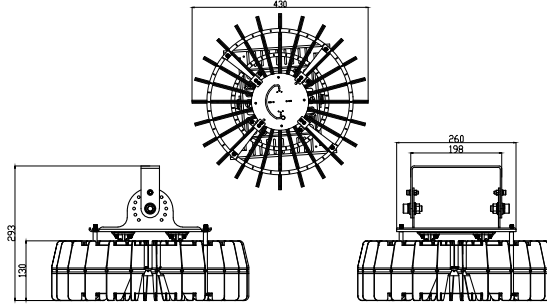

## MECHANICAL FEATURES

<b>BODY</b>	Aluminum
<b>COOLING SYSTEM</b>	Passive Heat Pipe System
<b>IP RATE</b>	IP65
<b>WEIGHT</b>	7,5 Kg