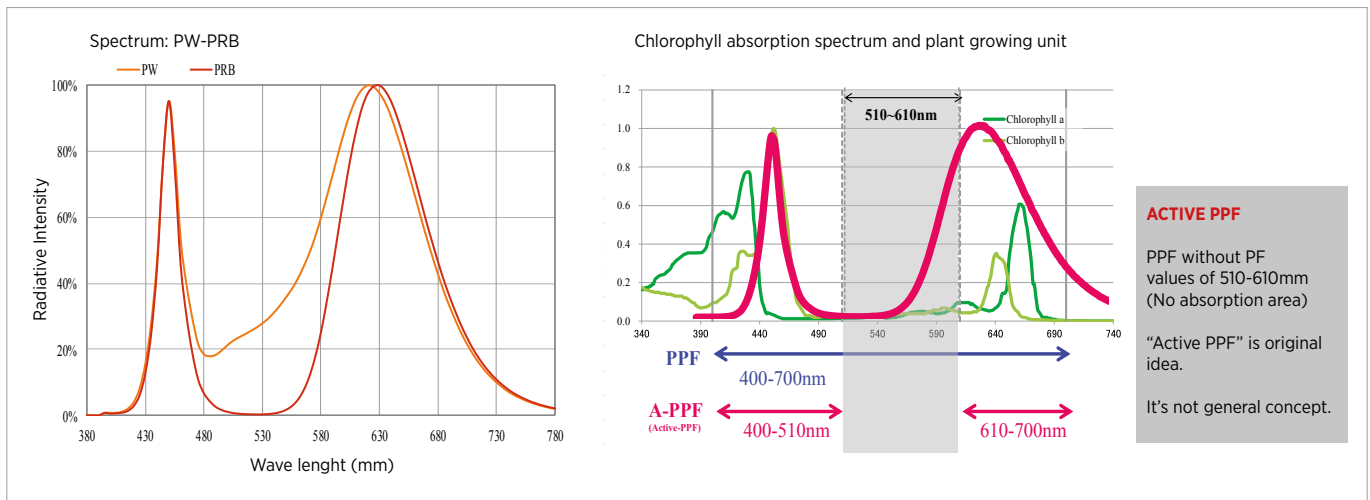

LIGHTING FEATURES - XTREAM 300 HC PW

SOURCE	n°1 COB LED
LUMINOUS FLUX	22955 lm (Ta 30°C)
PHOTOSYNTHETIC PHOTON FLUX (PPF)	460 μmol/s (Ta 30°C)
ACTIVE PHOTOSYNTHETIC PHOTON FLUX (A-PPF)	310 μmol/s (Ta 30°C)
LENS TYPE	(Silicone lens) - 60° | 90° | Square 120°